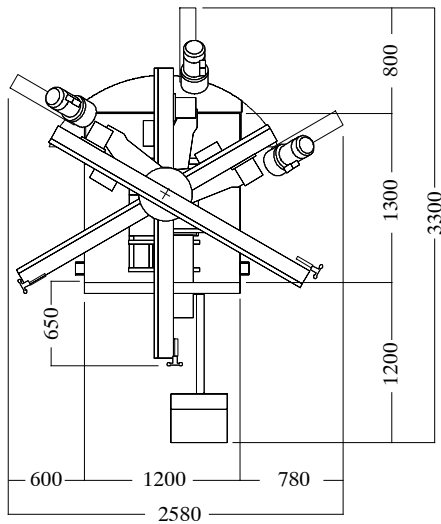

### Dimensions

MACHINE INSTALLED		
Work table height	mm	880
Weight	kg	1110

PACKED WEIGHT		
Wooden cage and pallet	kg	130
Wooden pallet	kg	70