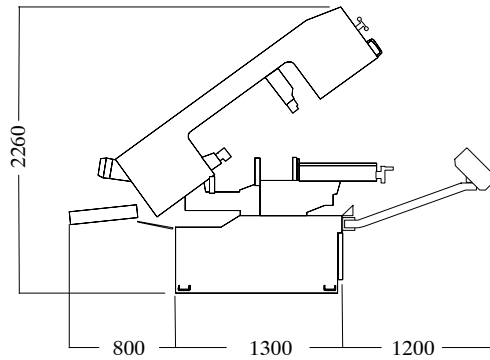

### Dimensions

MACHINE INSTALLED		
Work table height	mm	880
Weight	kg	1110

PACKED WEIGHT		
Wooden cage and pallet	kg	130
Wooden pallet	kg	70