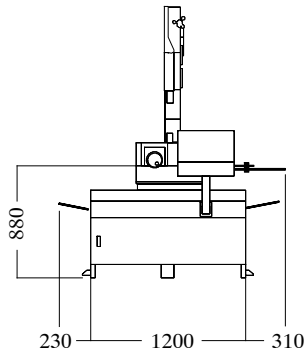

### Dimensions

MACHINE INSTALLED		
Work table height	mm	880
Weight	kg	1110

PACKED WEIGHT		
Wooden cage and pallet	kg	130
Wooden pallet	kg	70