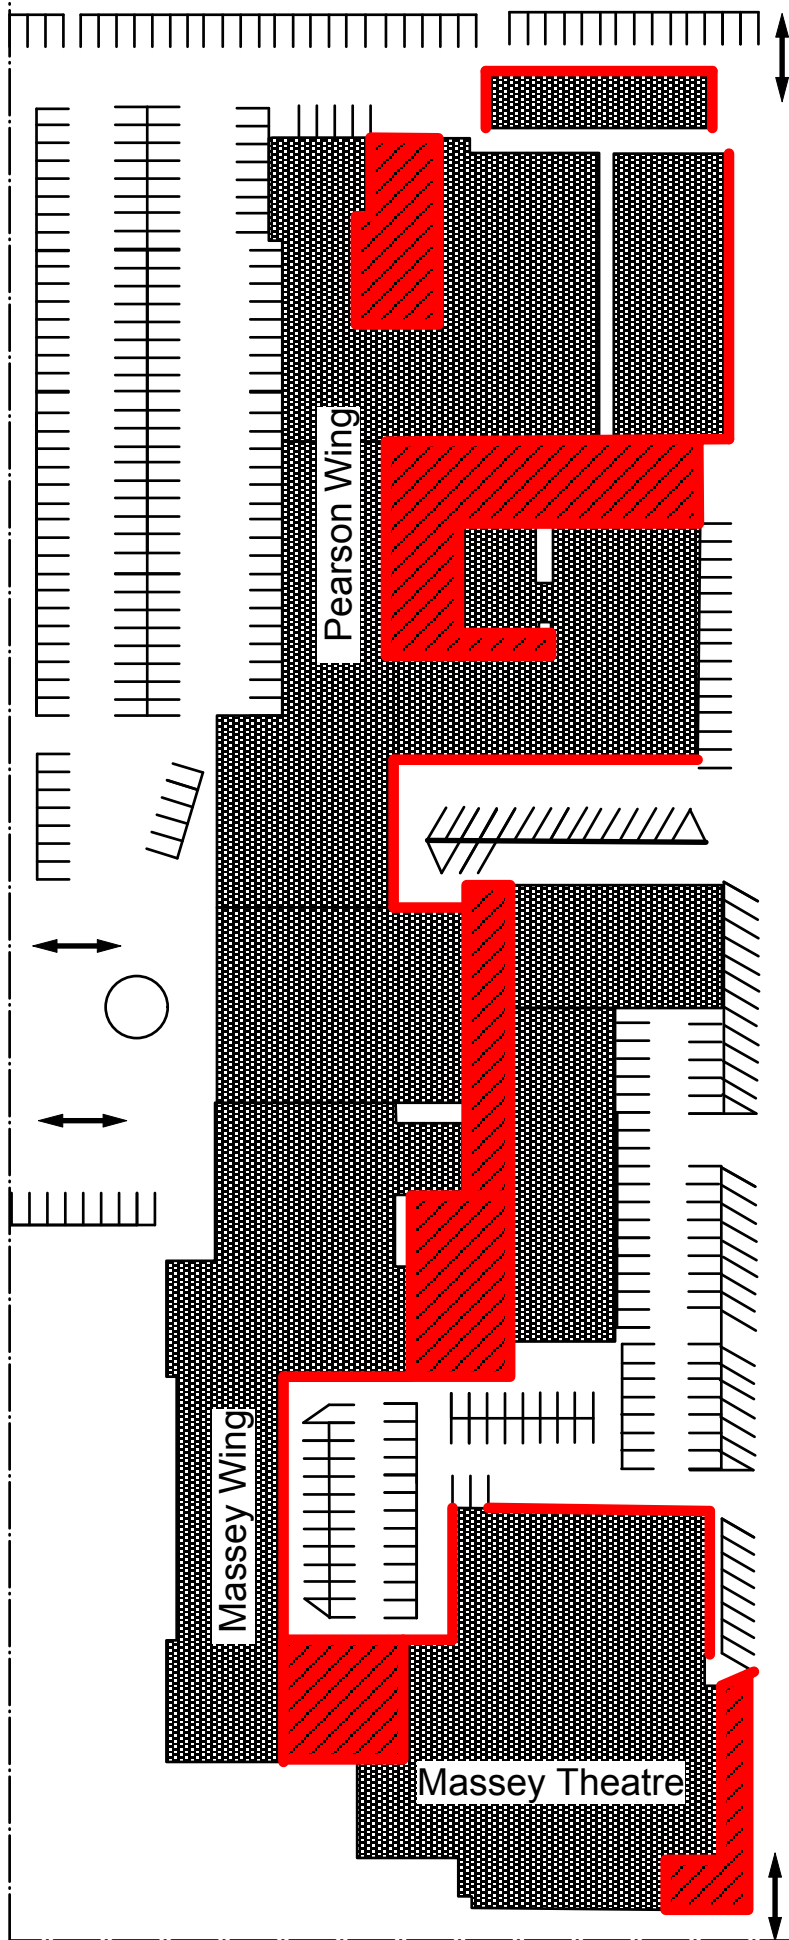

Patrons Parking in the Red areas, Accessible Parking or any fire lane, will be towed at owners expense.

Vehicles can be claimed at:

938 Kingsway Avenue
Burnaby, BC
Tel: 604-526-9677
Tel: 604-888-9633

8th Street

8th Ave