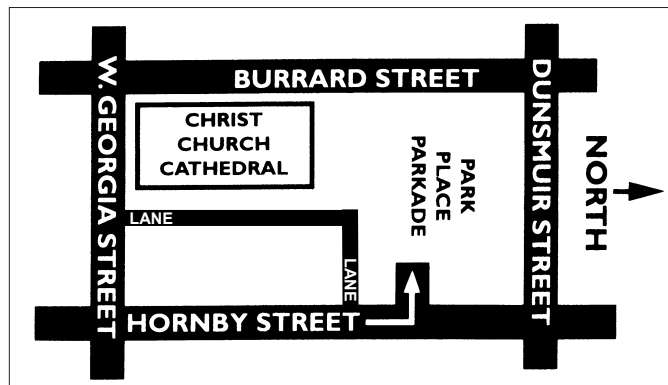

CATHEDRAL PARKING PASS

VALID FOR PARK PLACE PARKADE

The monthly parking code is available from the Cathedral Office or on the Cathedral website under any of the Sunday Services dates.

Please DO NOT park in
Cathedral Place Parkade