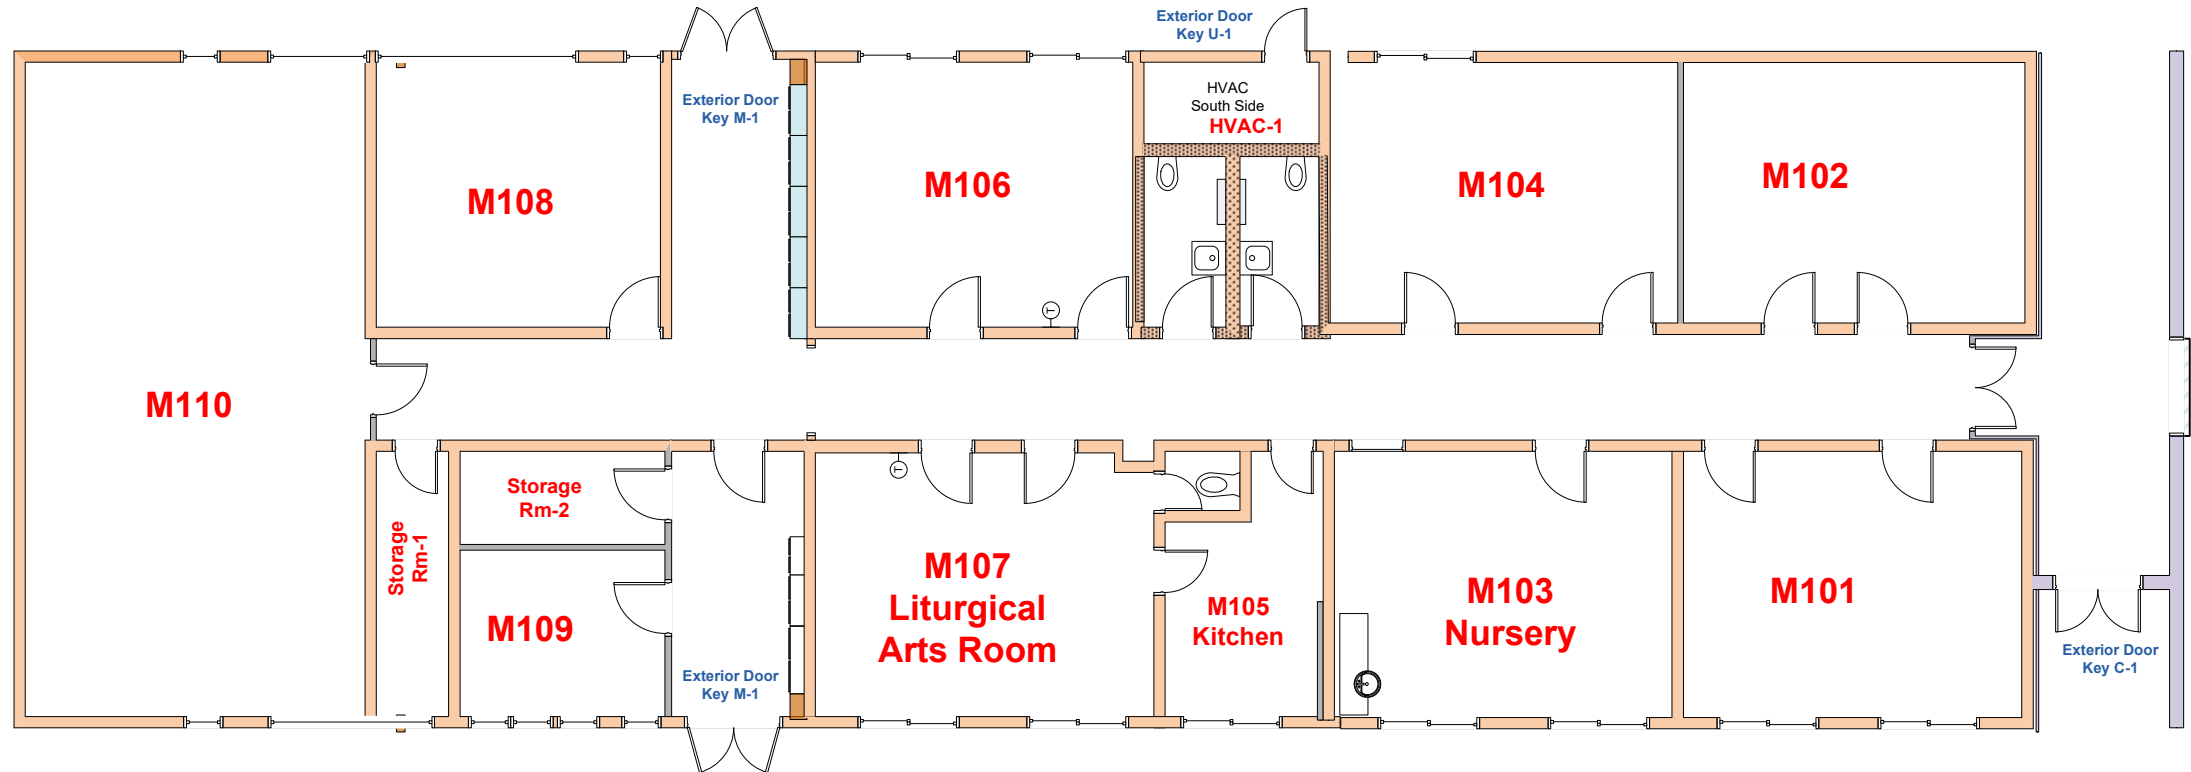

MISSION WING

Mission Wing has two heating systems.
One controls the South side of building the other the North side.
South side thermostat is located in Room M106
North side thermostate is located in Room M107