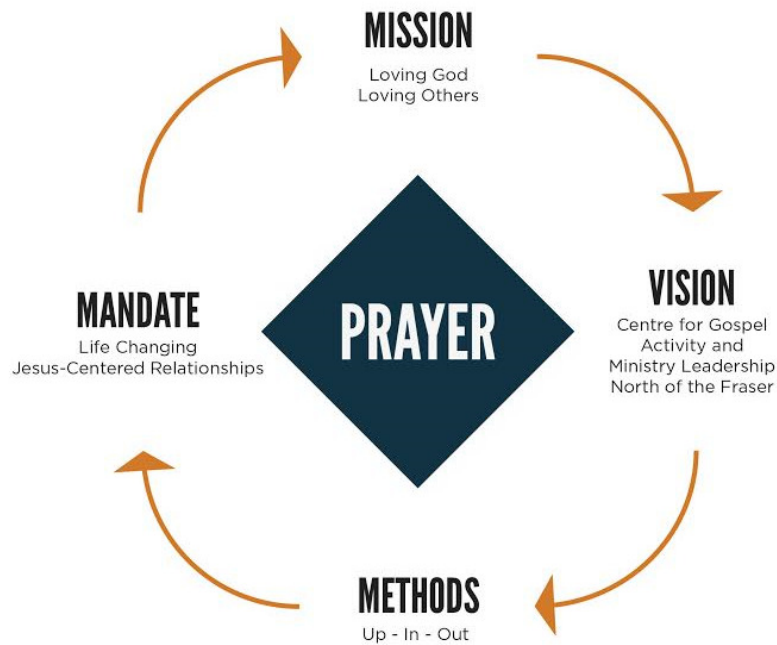

Michelle Donovan
Ted Ladd
Dawson Cody
Audrey Reid
Raphael Daley
Talana Watt Madu

July 17, 2016

Jon Morrison

“By All Means”

1 Corinthians 9:19-23

MRBC VISION FRAME

Maple Ridge Baptist Church
Tuesday to Friday 8:00 am - 4:00 pm
604-467-9613

www.ridgebaptist.ca

MRBC MINISTRIES

Ridge Kids: Vacation Bible School starts tomorrow and runs until Friday from 6:00 - 8:30pm. We still have space and scholarships available. There will be a Family Fun Night on Friday evening at 7:30pm in the west parking

lot - it's open to everyone, even if your children are not of VBS age.

*** Please send your campers with a dry towel each day. ***

Family Service: Please remember that Sunday, July 24th is a family service to give our volunteers a chance to catch their breath after VBS.